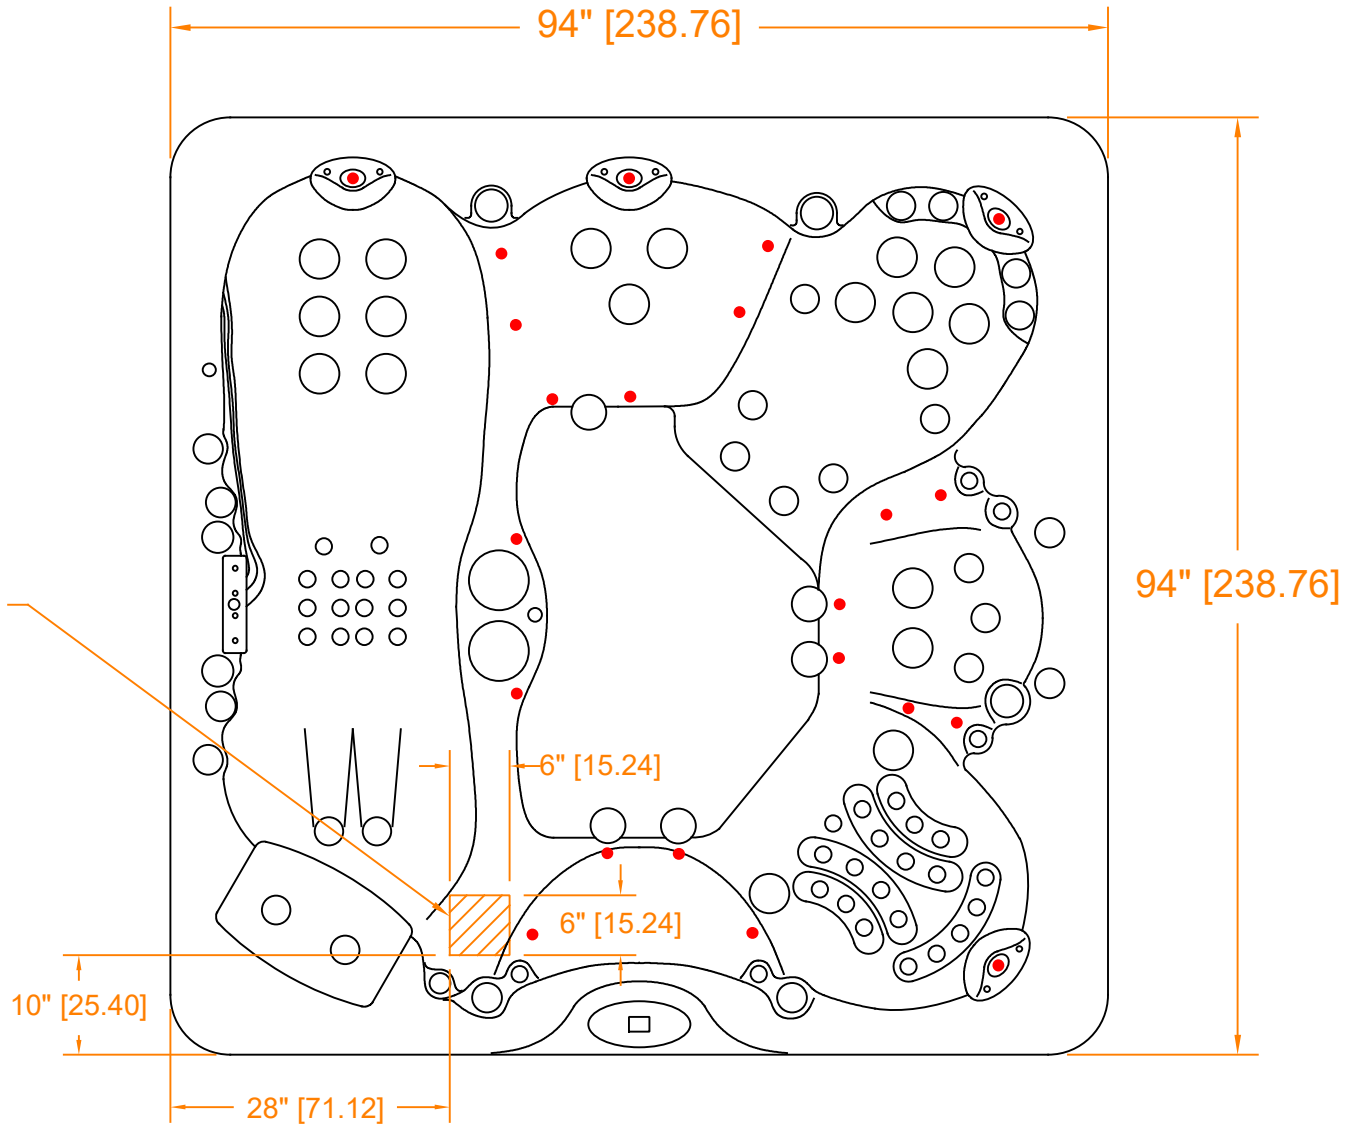

Run electricity through this area. Leave appropriate length of wire to reach the spa pack.

2022 MPL 800

O/A Height 38" (+/- 1/2")

Master Spas		
Model Number	Date	Revision
MPL 800	12/27/21	0
Process	Drawn by	
Electrical Hookup	Easley	